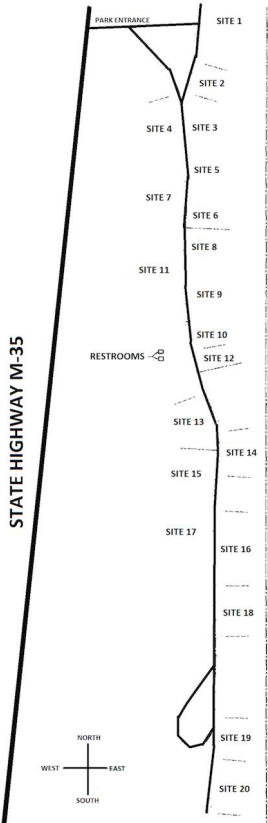

FOX PARK CAMPGROUND

STATE HIGHWAY M-35

GREEN BAY